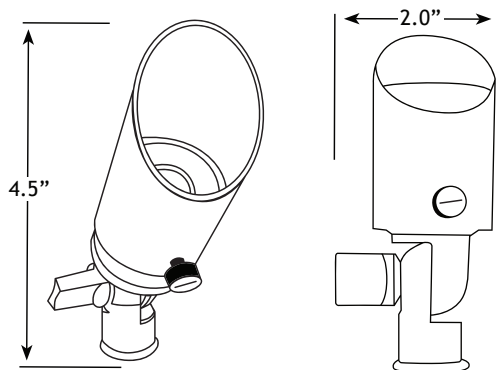

Certifications

Product Dimensions